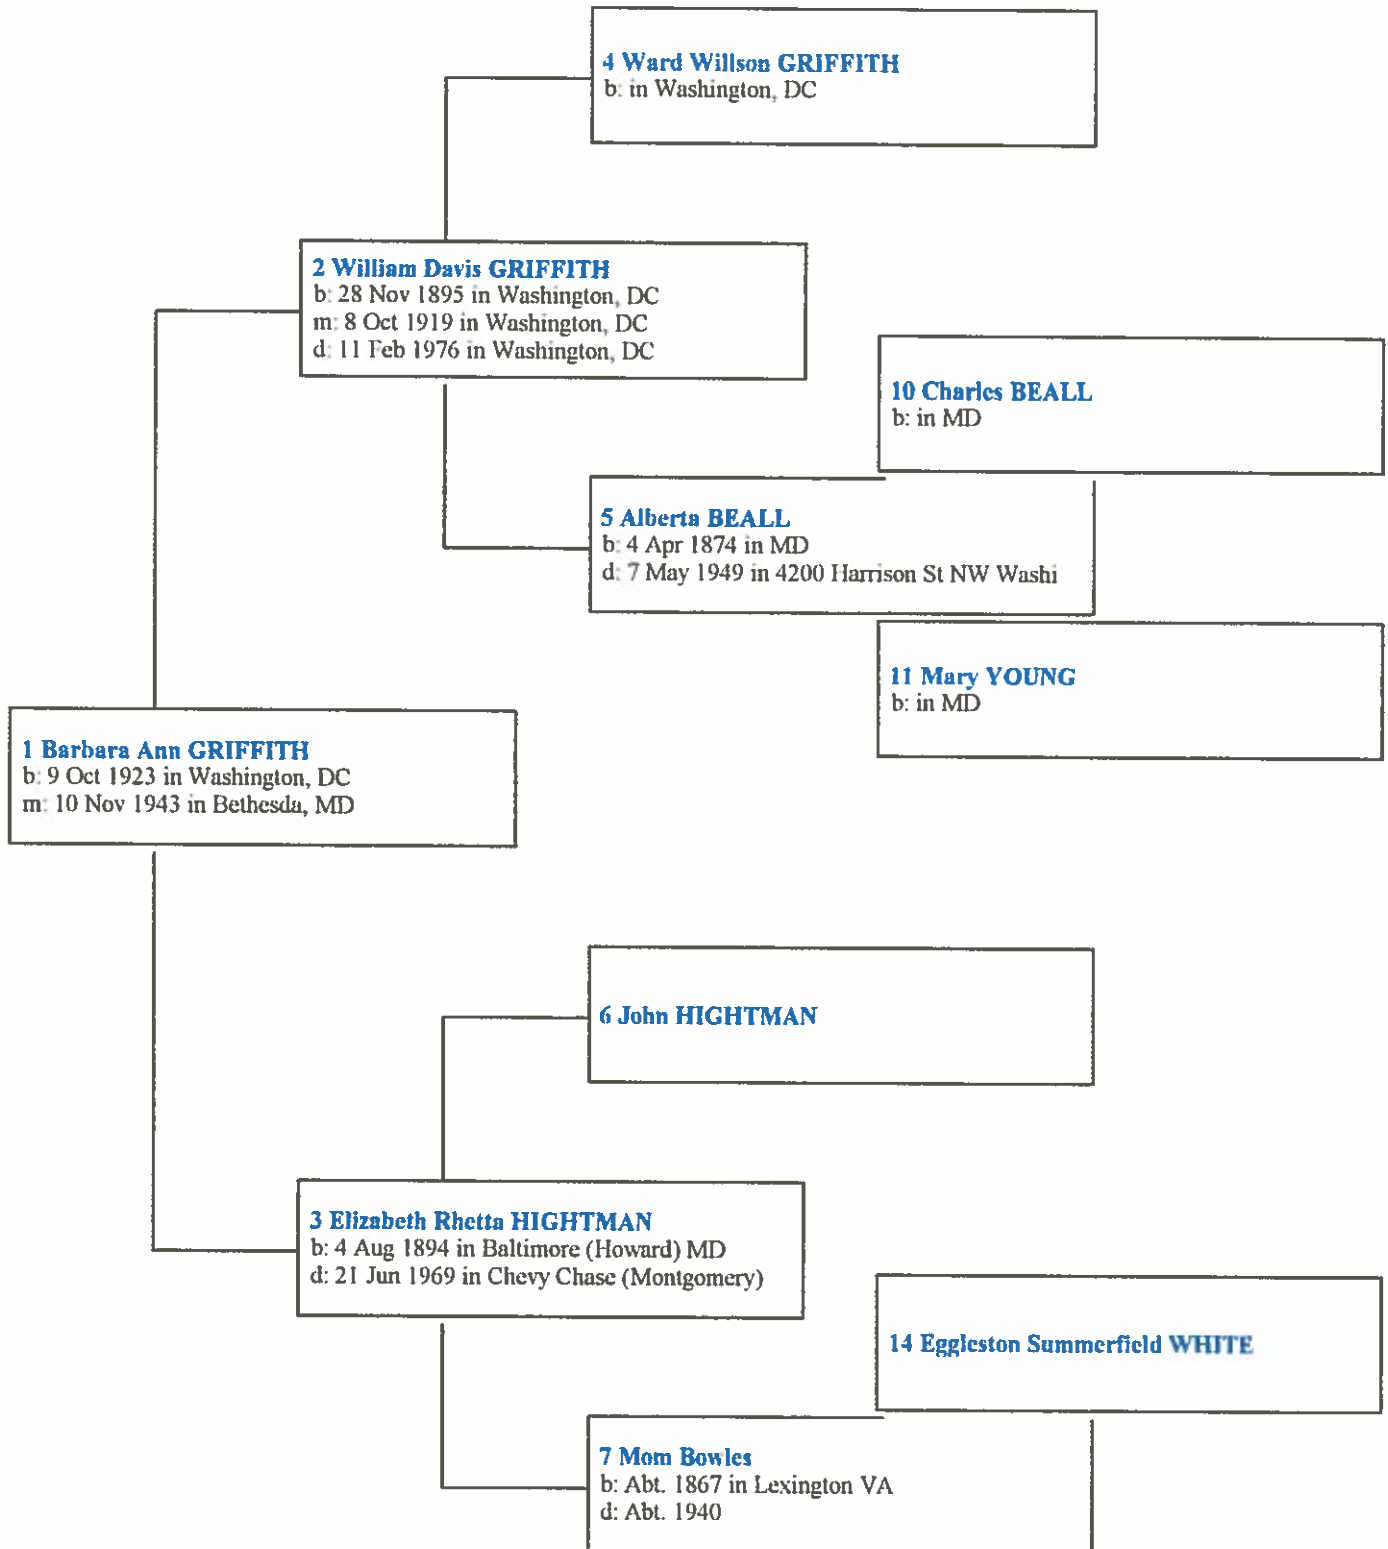

Ancestors of Robert A. Scherrer

Robert A Scherrer(rashhi@aol.com)
 Address: 116 Otter Road
 Hilton Head Island, SC 29928-3104
 1 Sept 1999

Ancestors of Robert A. Scherrer

Robert A Scherrer(rashtih@aol.com)
Address: 116 Otter Road
Hilton Head Island, SC 29928-3104
1 Sept 1999

Ancestors of Robert A. Scherrer

Robert A Scherrer(rmsht@aol.com)
Address: 116 Otter Road
Hilton Head Island, SC 29928-3104
1 Sept 1999

Ancestors of Robert A. Scherrer

Robert A. Scherrer(rashh@aol.com)
Address: 116 Otter Road
Hilton Head Island, SC 29928-3104
1 Sept 1999

Ancestors of Barbara Ann GRIFFITH

Ancestors of Robert A. Scherrer

Robert A Scherrer(rashhi@aol.com)
 Address: 116 Otter Road
 Hilton Head Island, SC 29928-3104
 1 Sept 1999

Ancestors of Robert A. Scherrer

Ancestors of Robert A. Scherrer

Robert A. Scherrer(rashh@aol.com)
Address: 116 Otter Road
Hilton Head Island, SC 29928-3104
1 Sept 1999

Ancestors of Barbara Ann GRIFFITH