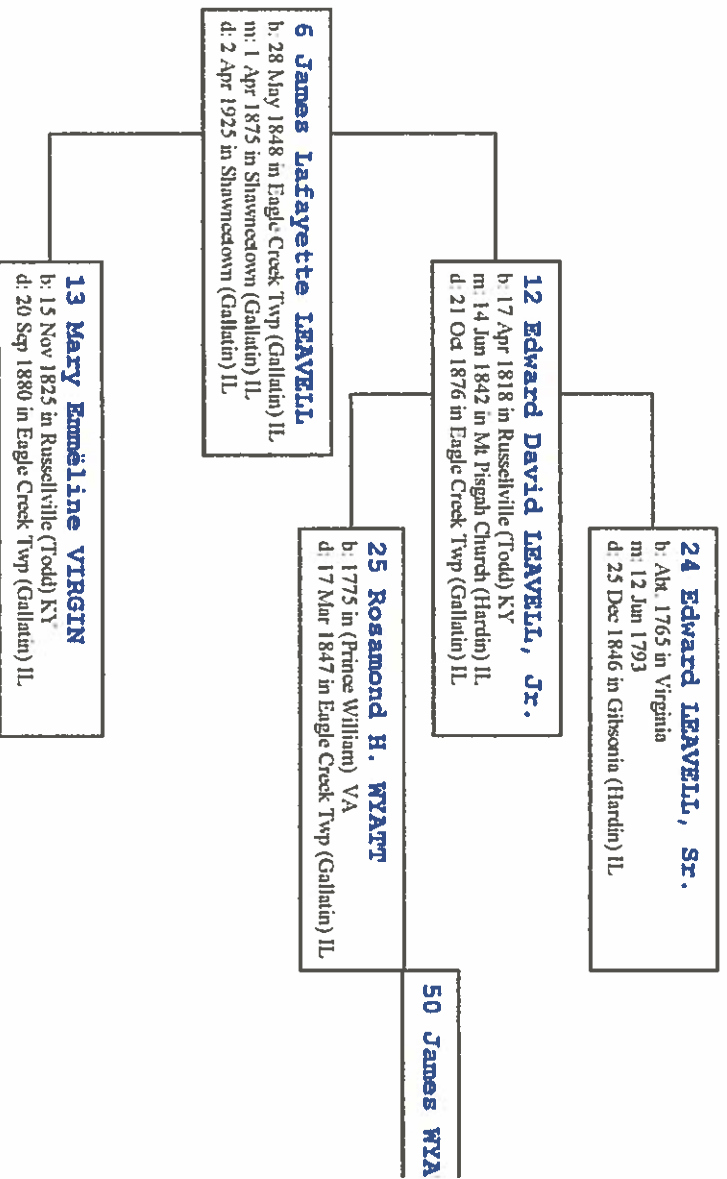

Ancestors of Robert A. Scherrer

Robert A Scherrer(rashhi@aol.com)
 Address: 116 Otter Road
 Hilton Head Island, SC 29928-3104
 1 Sept 1999

Ancestors of Robert A. Scherrer

Robert A Scherrer(rashtih@aol.com)
Address: 116 Otter Road
Hilton Head Island, SC 29928-3104
1 Sept 1999

Ancestors of Robert A. Scherrer

Robert A Scherrer(rmsht@aol.com)
Address: 116 Otter Road
Hilton Head Island, SC 29928-3104
1 Sept 1999

Ancestors of Robert A. Scherrer

Robert A. Scherrer(rashh@aol.com)
Address: 116 Otter Road
Hilton Head Island, SC 29928-3104
1 Sept 1999

Ancestors of Robert A. Scherrer

Robert A. Scherrer(rashh@aol.com)
Address: 116 Otter Road
Hilton Head Island, SC 29928-3104
1 Sept 1999

Ancestors of Barbara Ann GRIFFITH