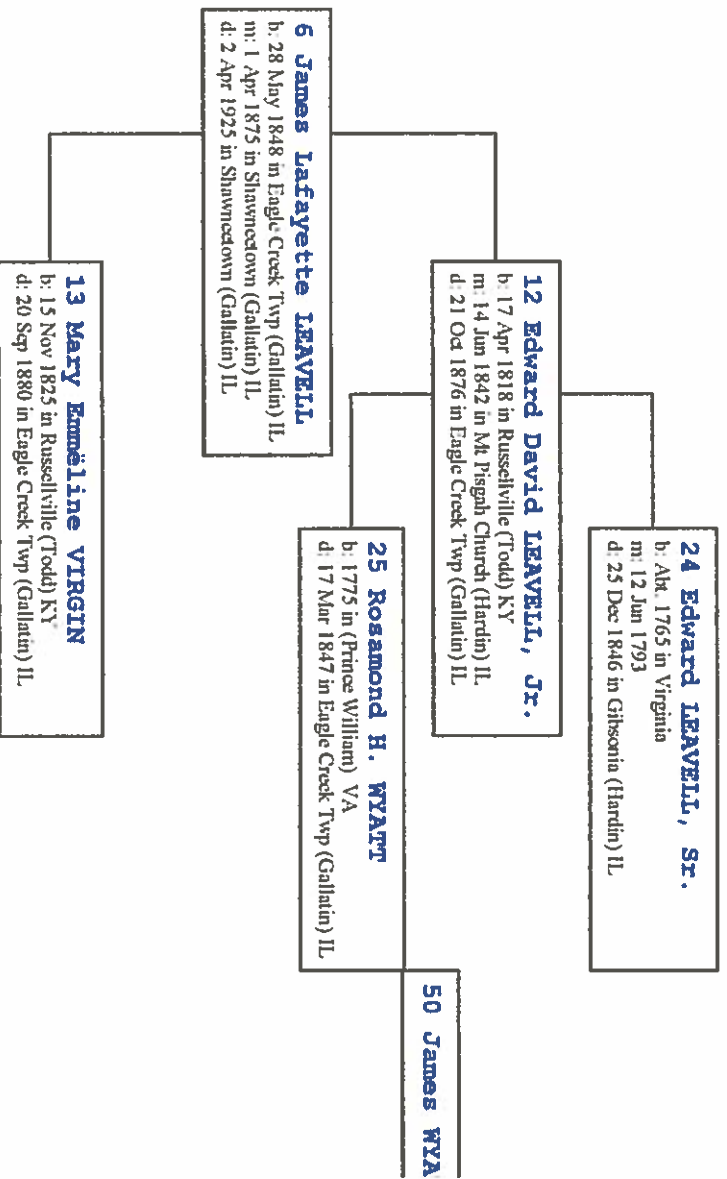

Ancestors of Robert A. Scherrer

Robert A Scherrer(rmsht@aol.com)
Address: 116 Otter Road
Hilton Head Island, SC 29928-3104
1 Sept 1999