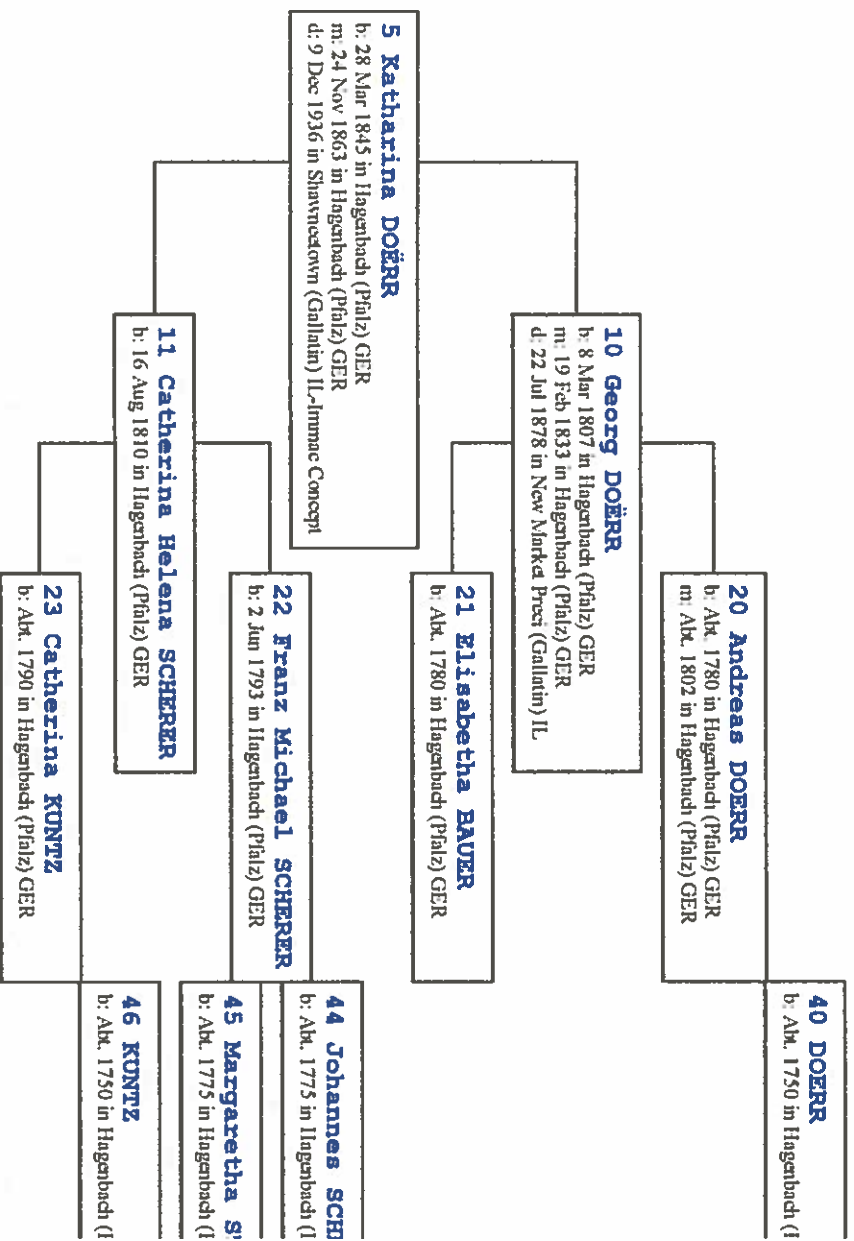

Ancestors of Robert A. Scherrer

Robert A Scherrer(rashhi@aol.com)
 Address: 116 Otter Road
 Hilton Head Island, SC 29928-3104
 1 Sept 1999

Ancestors of Robert A. Scherrer

Robert A Scherrer(rashtih@aol.com)
Address: 116 Otter Road
Hilton Head Island, SC 29928-3104
1 Sept 1999