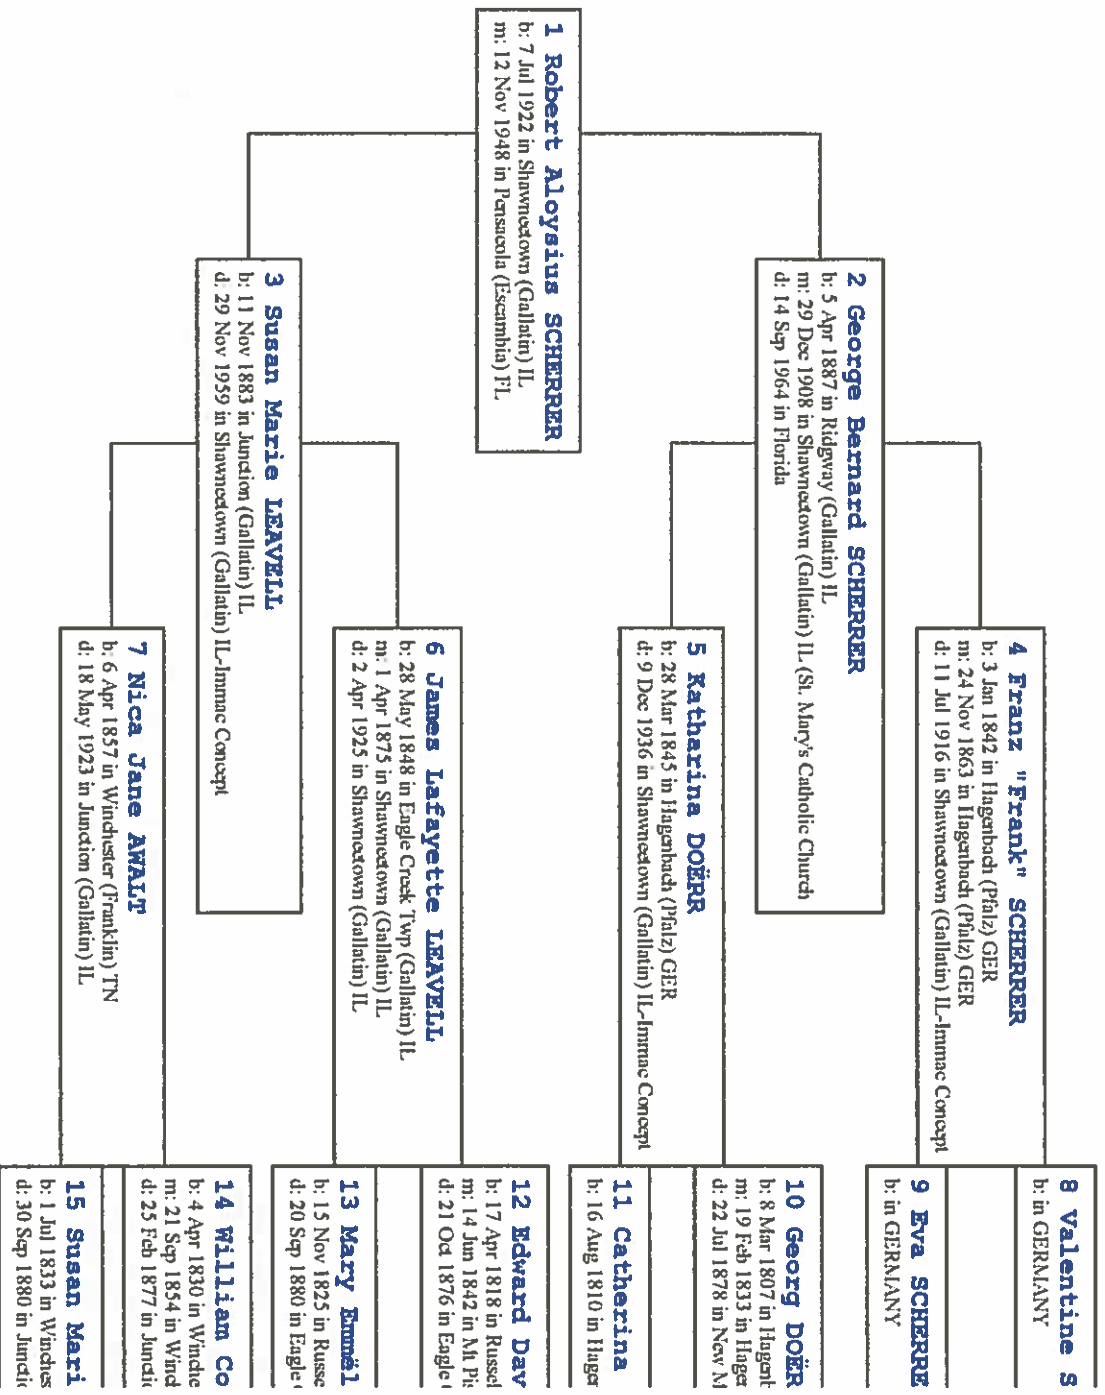

Ancestors of Robert A. Scherrer

Robert A Scherrer(rashhi@aol.com)
Address: 116 Otter Road
Hilton Head Island, SC 29928-3104
1 Sept 1999