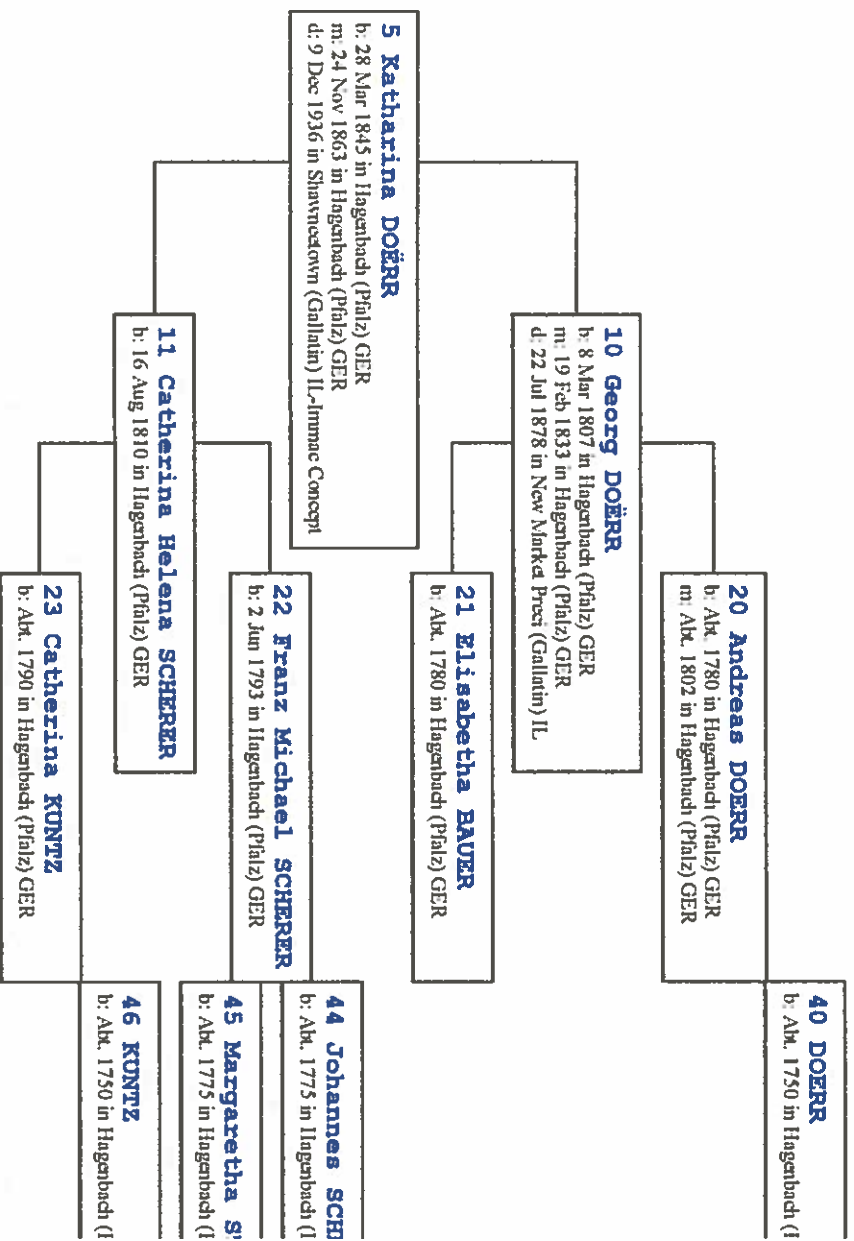

Ancestors of Barbara Ann GRIFFITH

Ancestors of Robert A. Scherrer

Robert A Scherrer(rashhi@aol.com)
 Address: 116 Otter Road
 Hilton Head Island, SC 29928-3104
 1 Sept 1999

Ancestors of Robert A. Scherrer