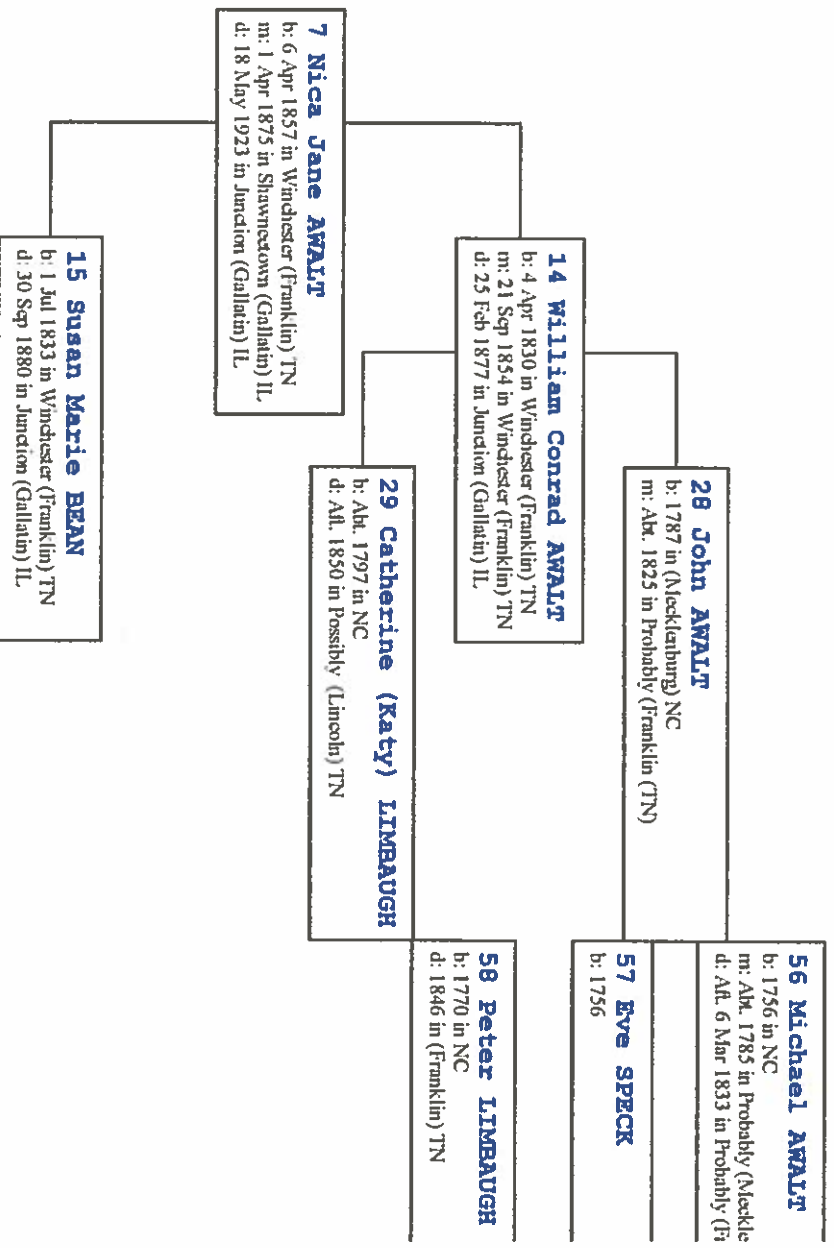

Ancestors of Robert A. Scherrer

Robert A. Scherrer(rashh@aol.com)
Address: 116 Otter Road
Hilton Head Island, SC 29928-3104
1 Sept 1999