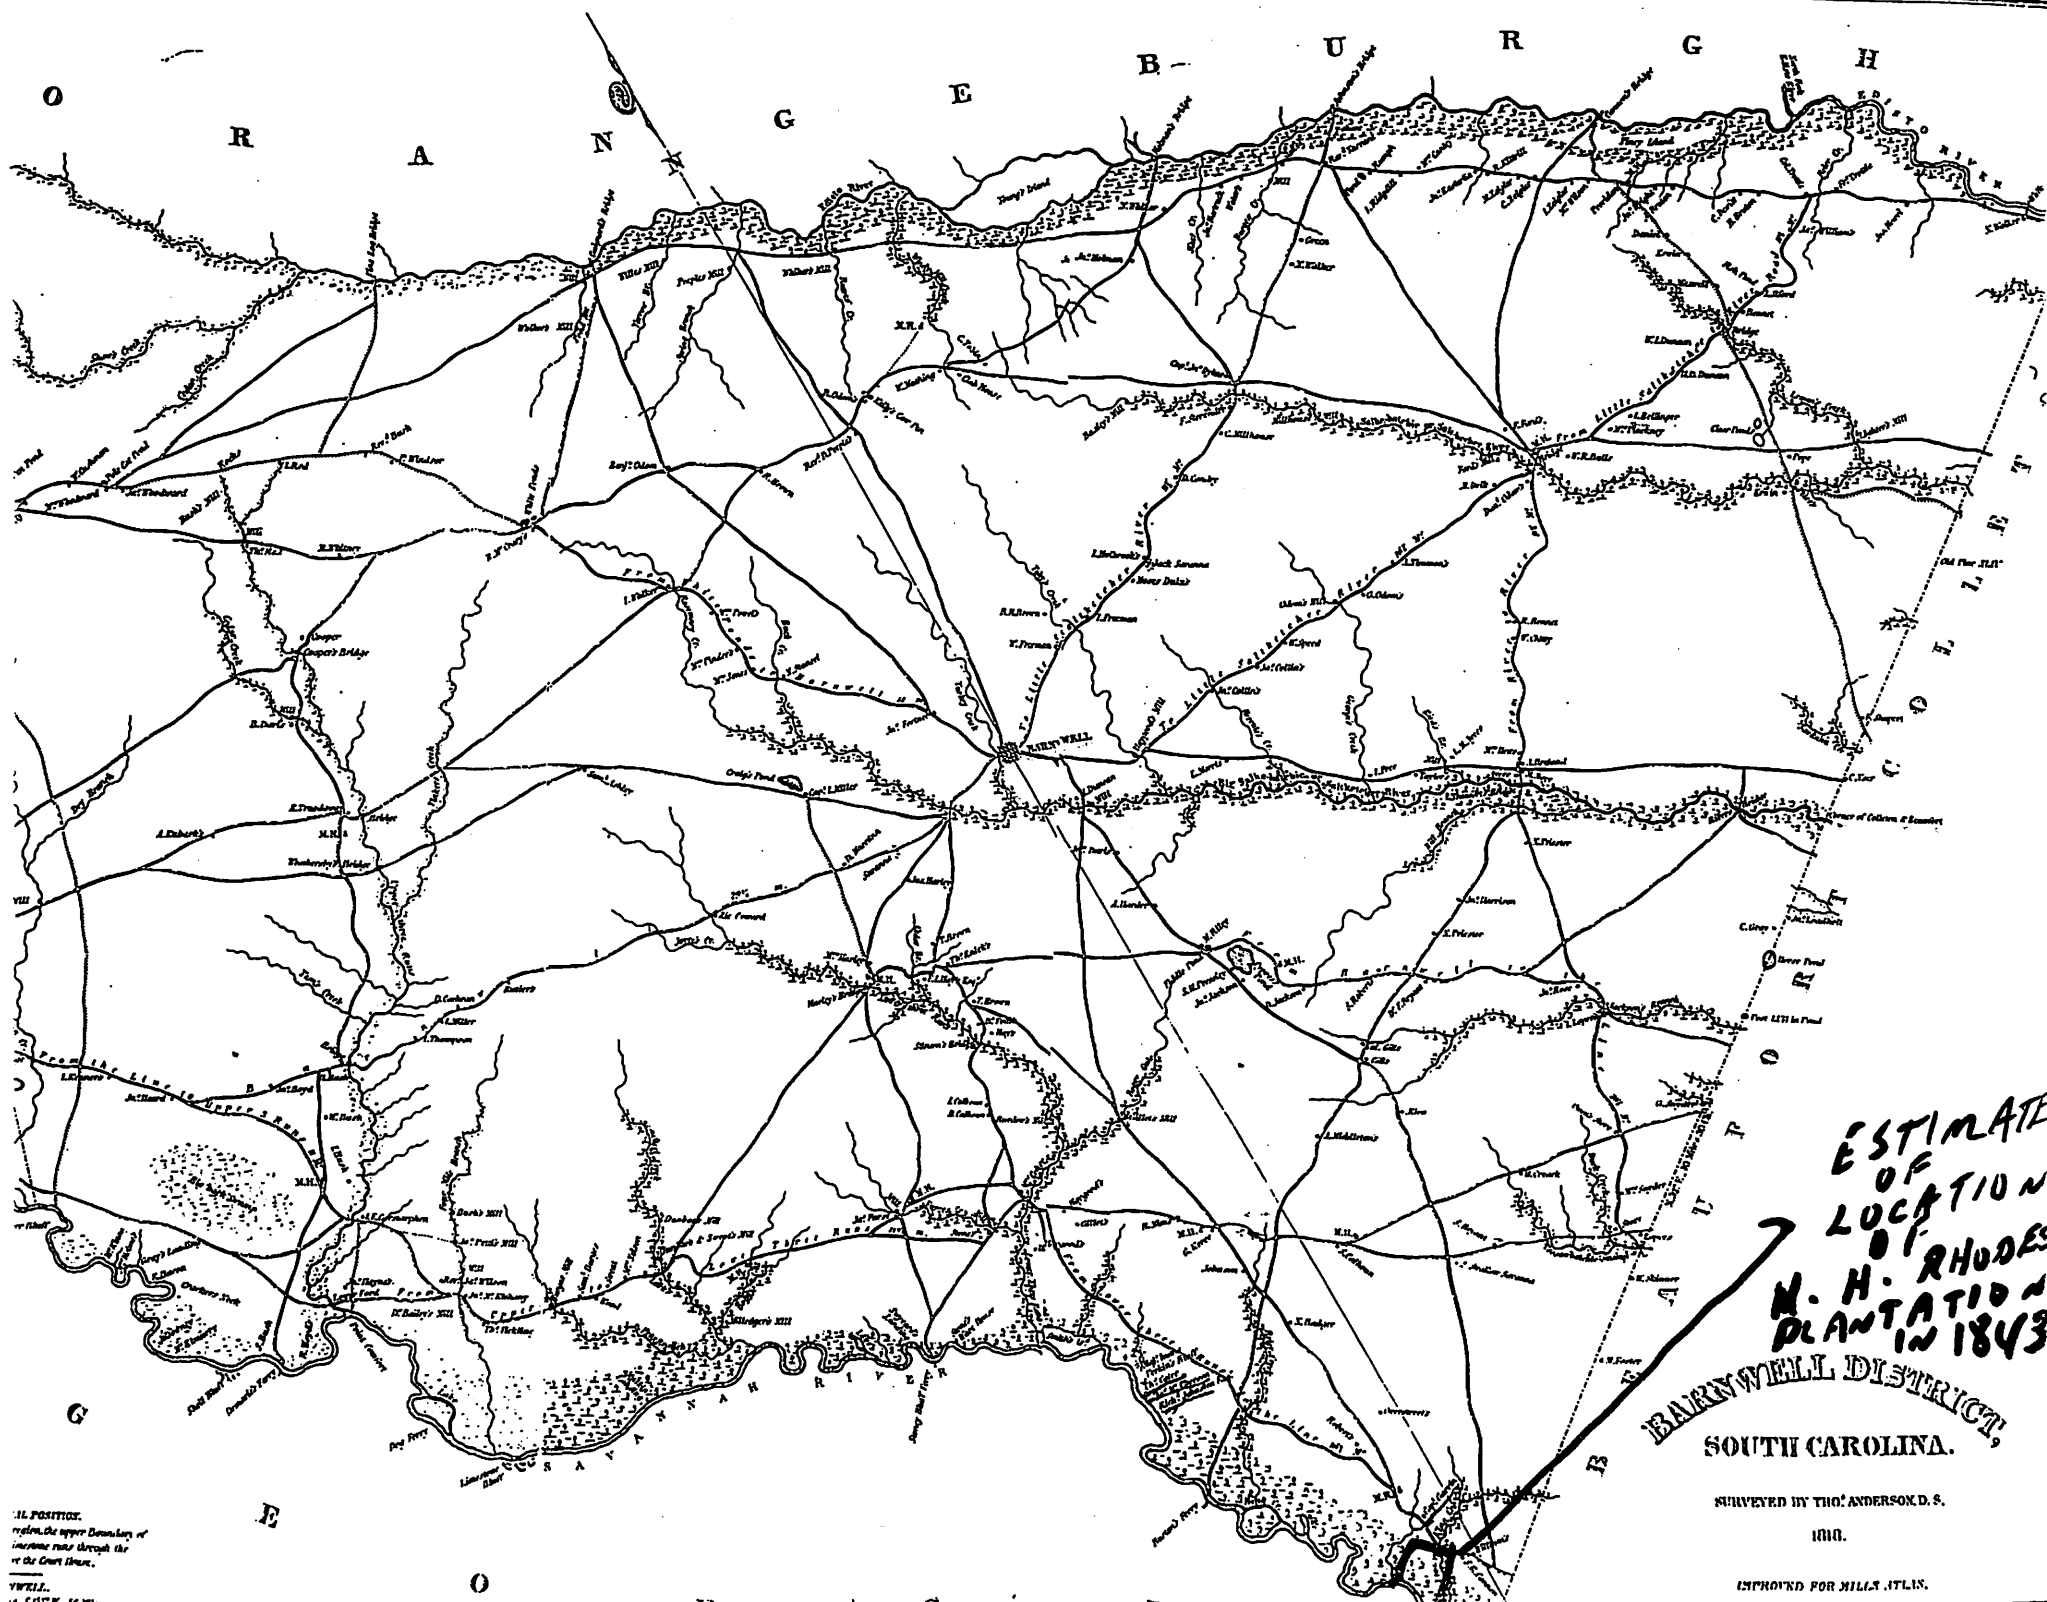

Map of reconstructed
George Rhodes property in
H - in Family Tree
drawer of map case

ESTIMATE
OF
LOCATION
OF
RHODES
N. H. RHODES
PLANTATION
IN 1843

BARNWELL DISTRICT,
SOUTH CAROLINA.

SURVEYED BY THOS. ANDERSON, D.S.

1810.

IMPROVED FOR MILLS, ATLAS.

11. POSITION.
regards the upper boundary of
inclosure runs through the
of the Court House.

WELL.
a. extent to ...