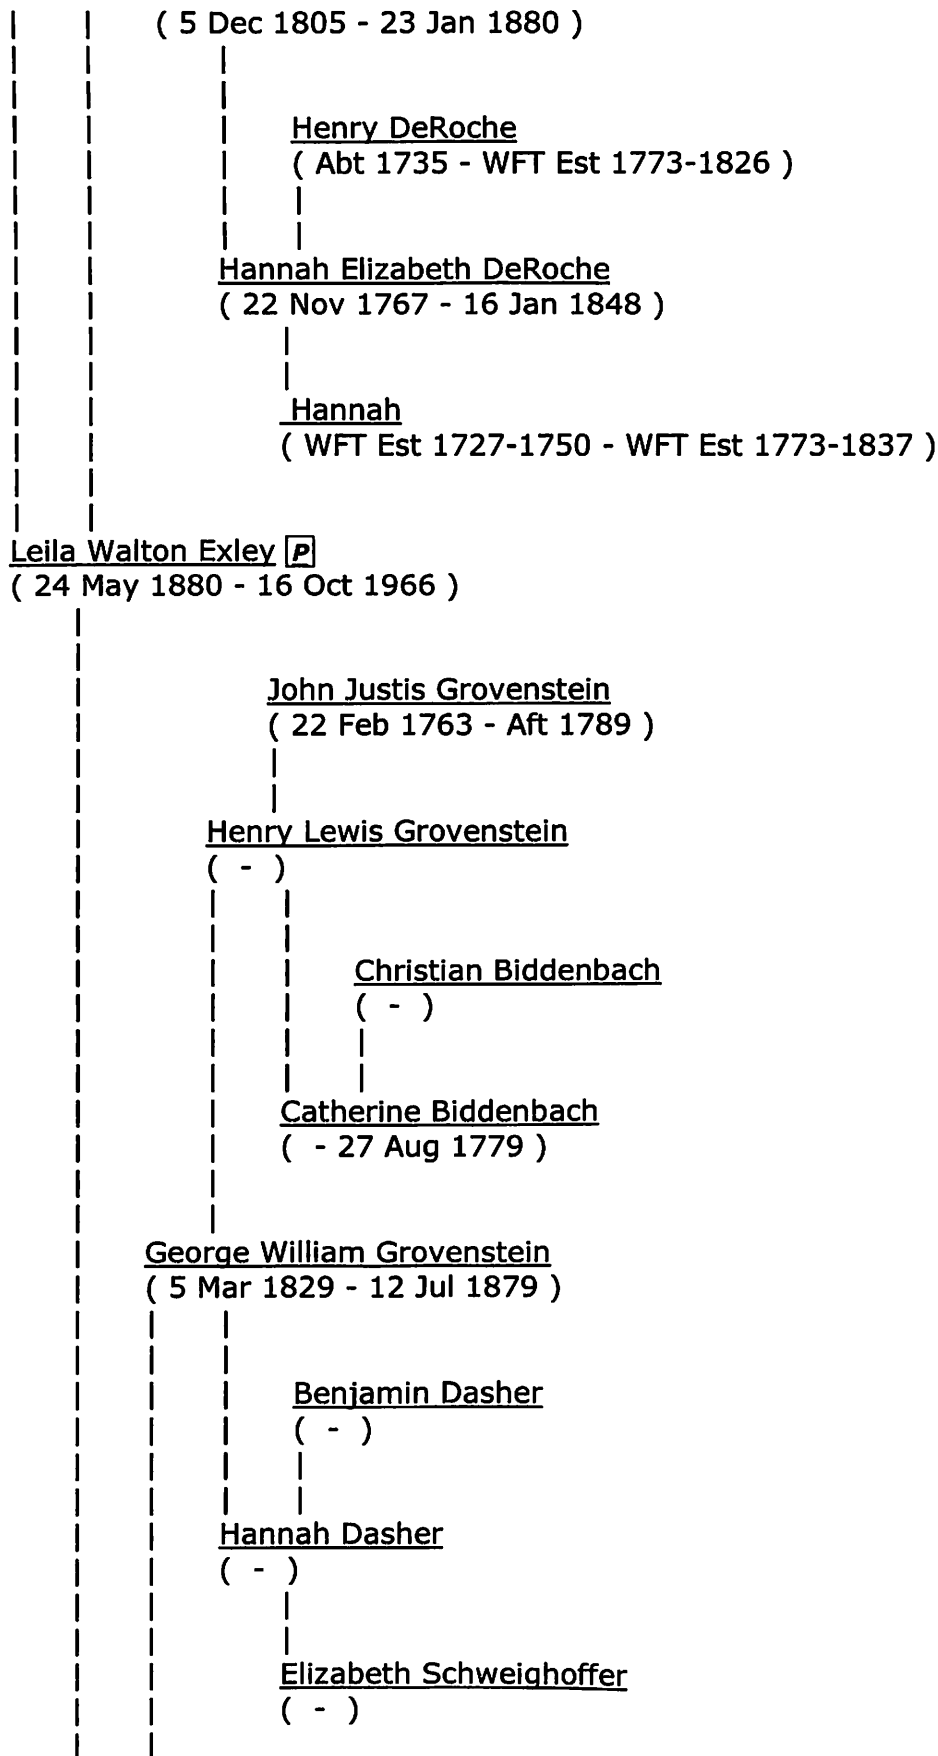

# Norton Family History

## NORTON FAMILY TREE

( 18 Nov 1812 - 14 Oct 1881 )

|

Ann Campbell

( 1781 - )