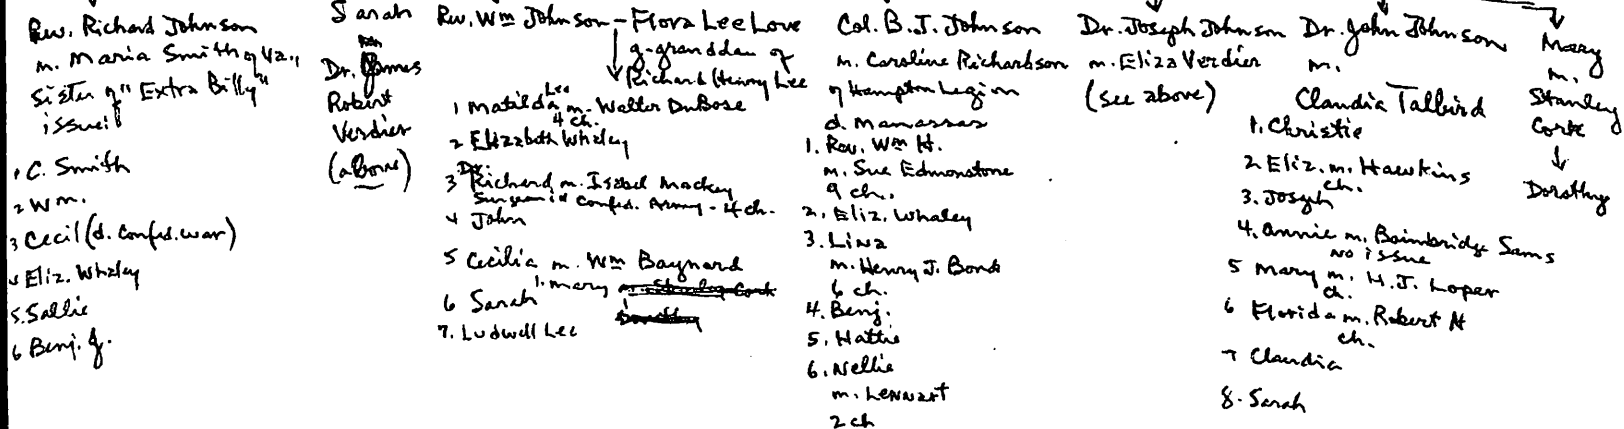

Rev. John Johnson +

Richard Johnson
Staffordshire, Eng. + Lady Abigail Griffith
sister of Sir Owen Griffith
who opposed the marriage

Rev. John Johnson 28 May 1766 + Rebecca Howard (Verdier) (Widow)
a founder of first
Beaufort Public Library
(born Philadelphia)

William + Eliz. Whaley
Chaplain of Hampton Legion

Margaret Sarah