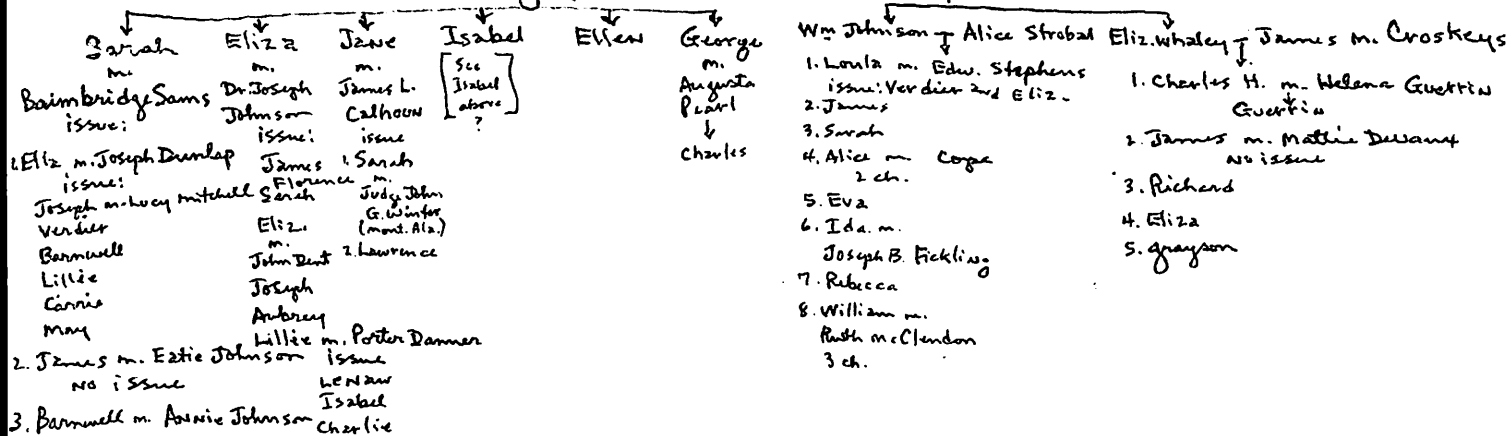

Andrew Verdier + Rebecca Howard
b. Dorchester, Mass.: 1732

Eliza Grayson + John Mark Verdier

Elizabeth Fickling + Dr. James Robert Verdier + Sarah Johnson

Rev. John Johnson +

Richard Johnson
Staffordshire, Eng. + Lady Abigail Griffith
sister of Sir Owen Griffith
who opposed the marriage

Sarah Johnson ¹⁷⁹¹ William Fickling Samuel Fickling Barbara
b. 1776 d. 1851 b. ~~1791~~ d. 19 Jan. 1807 Beaufort

George (from Bermuda) Fickling to Edisto Is.

Joseph Fickling - Eliza Bowman Sarah Johnson Fickling - Benjamin R. Bythwood Elizabeth Fickling
↓ ↓ ↓ ↓ ↓