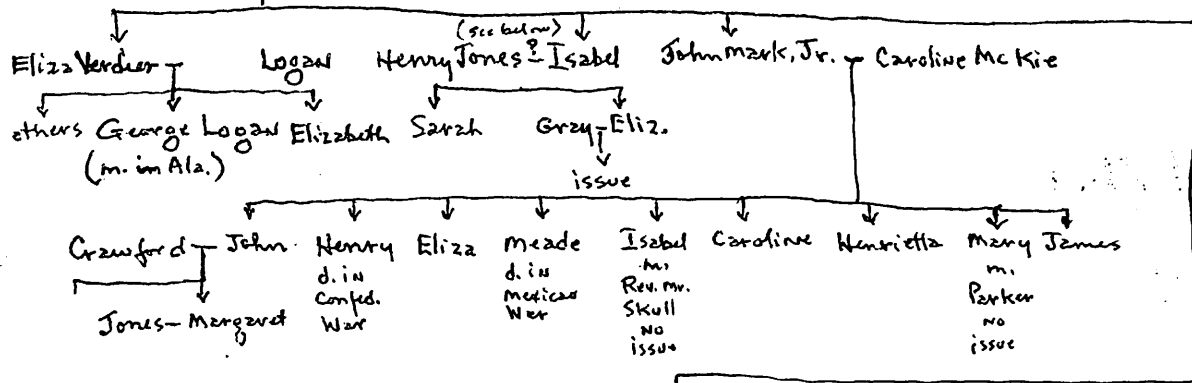

Andrew Verdier + Rebecca Howard
b. Dorchester, Mass.: 1732

Eliza Grayson + John Mark Verdier

Elizabeth Fickling + Dr. James Robert Verdier + Sarah Johnson

Rev. John Johnson +

Richard Johnson
Staffordshire, Eng. + Lady Abigail Griffith
sister of Sir Owen Griffith
who opposed the marriage

Sarah Johnson ¹⁷⁹¹ William Fickling Samuel Fickling Barbara
b. 1776 d. 1851 b. ~~1791~~ d. 19 Jan. 1807 Beaufort

George (from Bermuda) Fickling to Edisto Is.

Joseph Fickling - Eliza Bowman Sarah Johnson Fickling - Benjamin R. Bythwood Elizabeth Fickling
↓ ↓ ↓ ↓ ↓

Bythewood: Children of
of England

Bythewood and his wife, Elizabeth Hingston

1. Matthew Thomas Bythewood m. in Charles Town; lost at sea.
2. Eliza Bythewood m. in England Mr. Stone; one dau. Martha Isabel (d. unmarried)
3. Daniel Hingston Bythewood came to S.C. 1790, m. Elizabeth Taylor of Charles Town; issue:
 - a. Benjamin Russell Bythewood 1793-1863 } See
m. 1812. Sarah Johnson Fickling
 - b. James Graham Bythewood (1798-) distinguished physician -
m. Sarah McConico of Sumter, S.C.
lived in Wilcox Co, Ala.; issue:
 1. George Washington
 2. Susan
 3. Daniel Hingston
 4. Jared
 5. Elizabeth
 6. Lillie
 - c. Eliza Taylor Bythewood (1800-1868) unmarried.

5. Elizabeth Bythewood m. Joseph Porter, Beaufort, S.C. (3 June 1774 - 12 Aug. 1837)
m. 1848
b. c. 1825
Issue: Elvira C. Porter (never married)
b. c. 1855
- a. Joseph Porter m. Julia Rhodes, dau. of Thomas Wright Rhodes and Elizabeth Phoebe Jenkins
Son of Thomas Rhodes and Mary Wright, dau. of John Wright
who m. 10 July 1795 St. Philips, Chas. deceased
- b. Elizabeth Porter m. Smith of Charleston
- c. William Porter