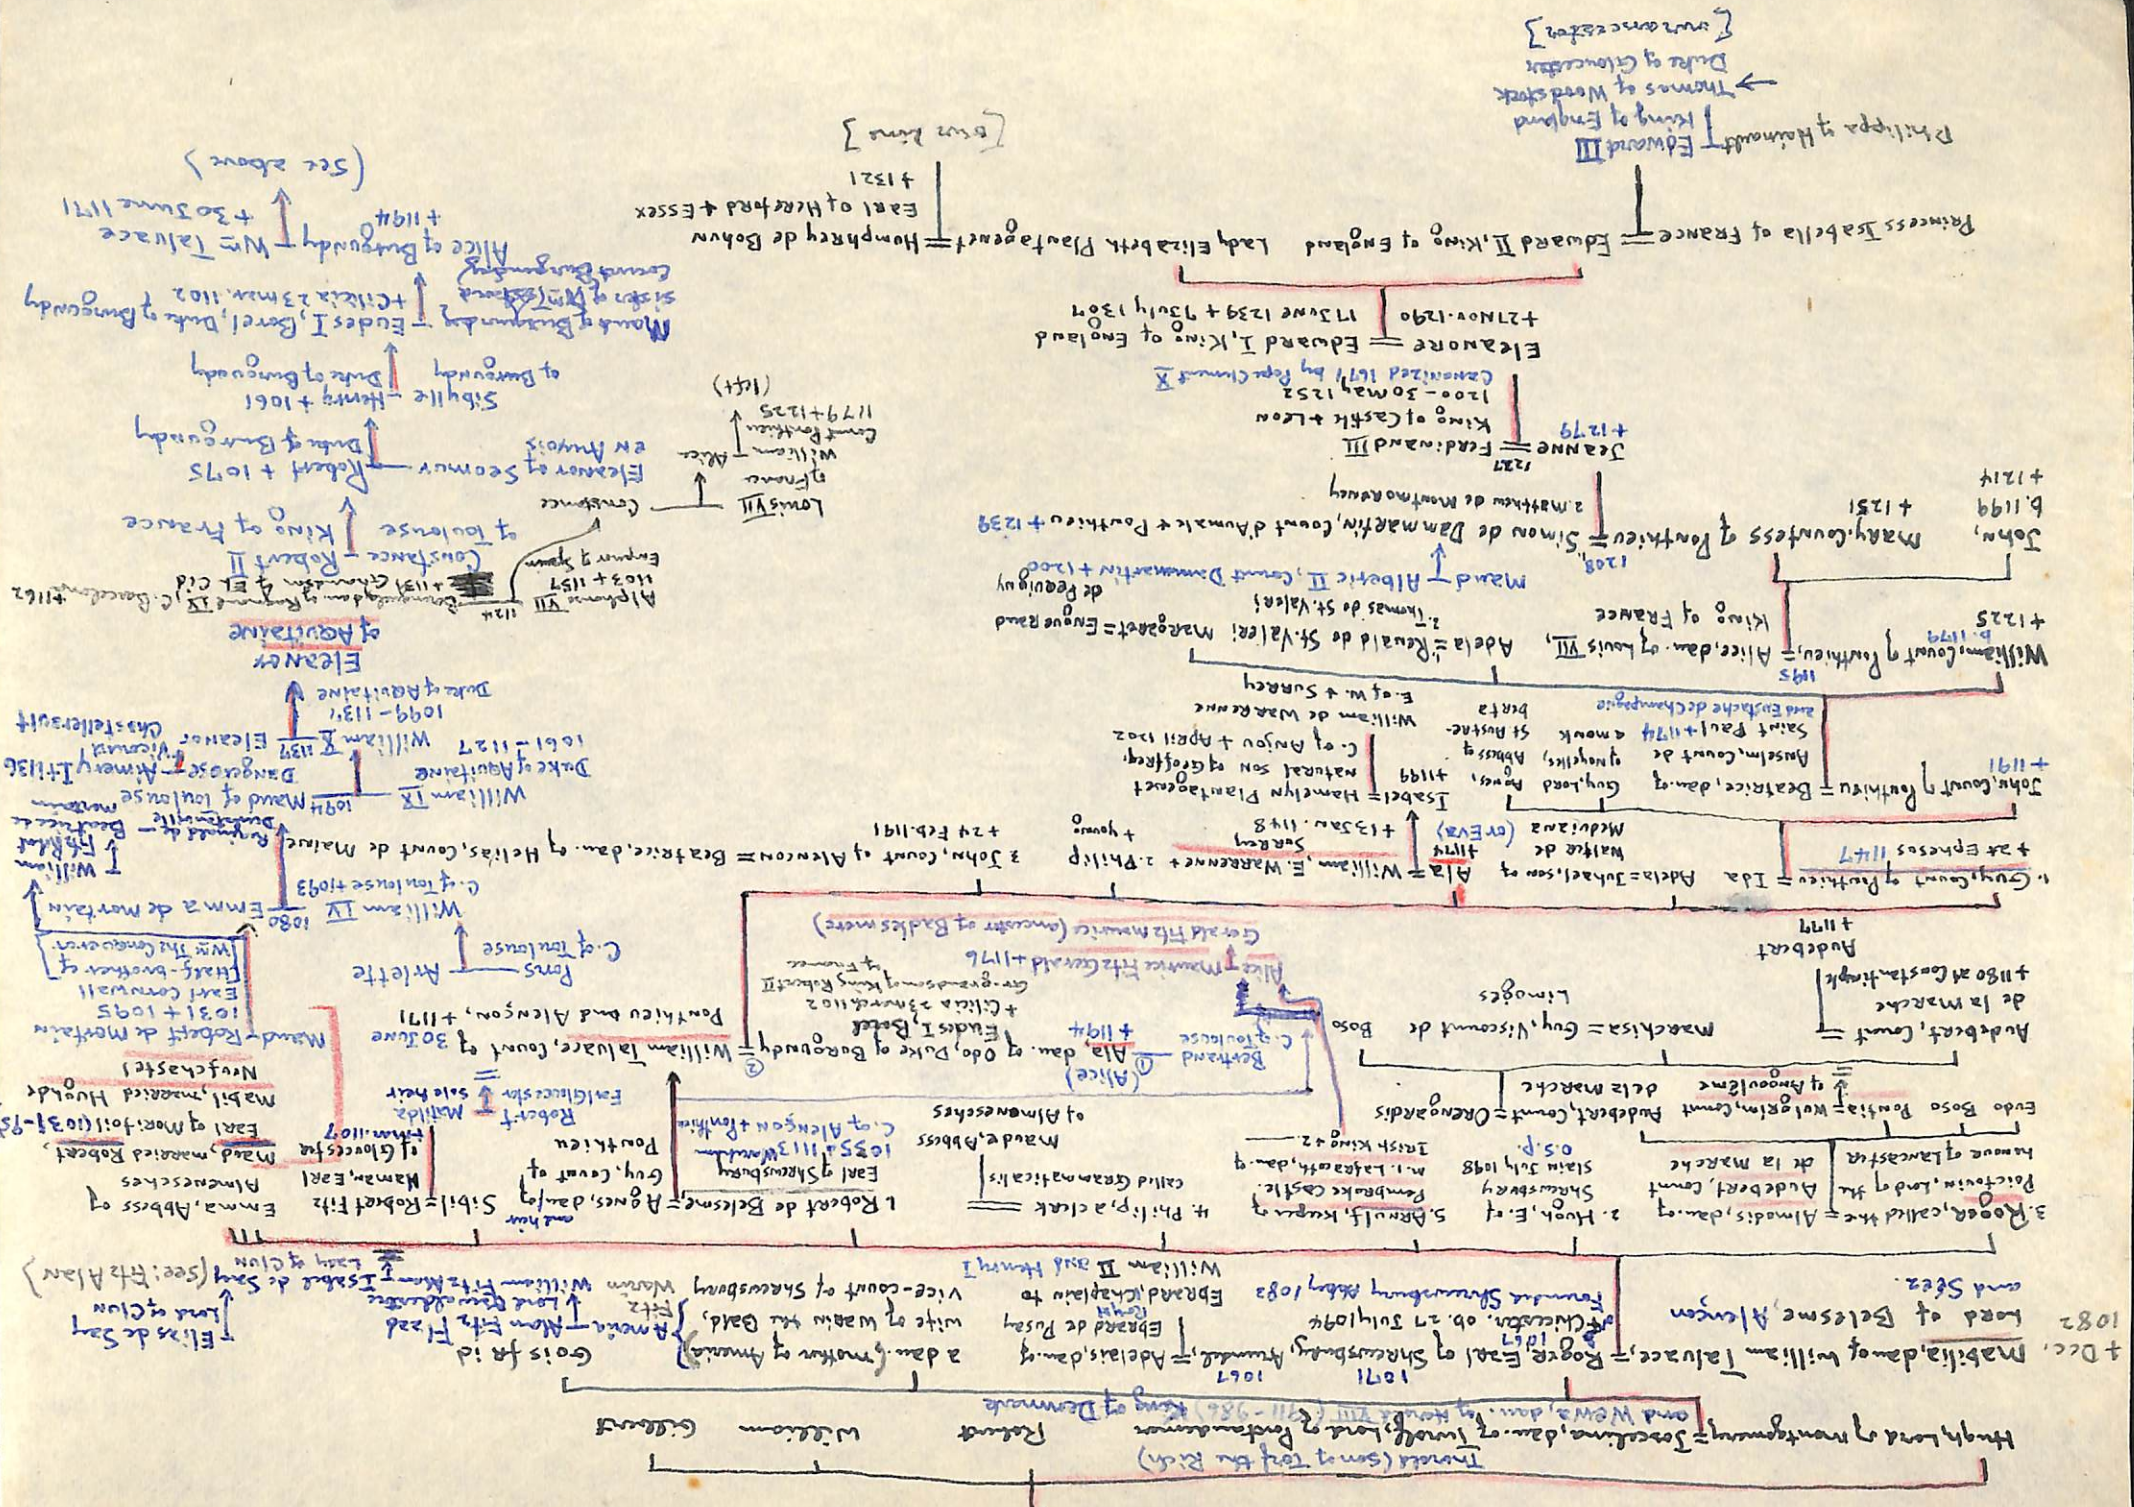

P. 64 "History of Shrewsbury"
Owen & Blake by

Reginald Lord of Montgomery in Normandy

Intermarriage & Arms: AZURE, a Lion rampant within a border OR.

(See above)

[over line]

Edward III
 King of England
 Thomas of Woodstock
 Duke of Gloucester
 Philippa of Hainault